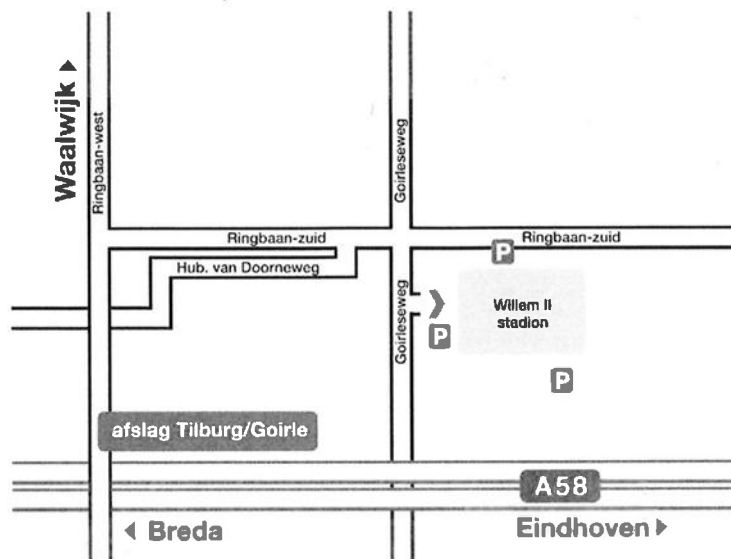

Route description to Koning Willem II Stadion in Tilburg

By public transportation

15 minutes from Tilburg Central Station:

- line 8 (direction 't Laar) bus stop Generaal Winkelmanstraat (5 minutes walk)
- line 132 (direction Breda) bus stop Goirleseweg Koning Willem II Stadion

Address:

Koning Willem II Stadion

Goirleseweg 34

5026 PC TILBURG

When you arrive at the parking lot of the Koning Willem II Stadion, walk to the main entrance.